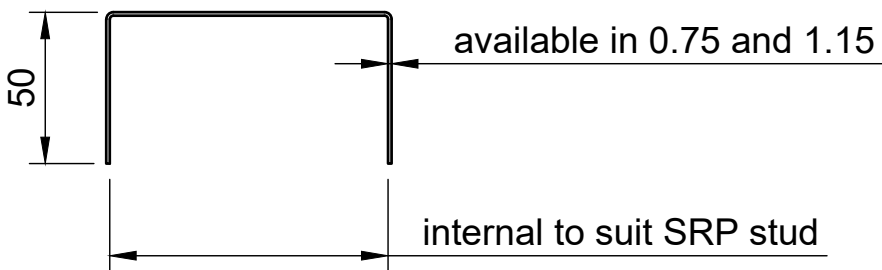

SRP slotted deflection head track

Dept.	Technical reference	Created by jack w	24/10/2023	Approved by GT
  https://www.srpltd.co.nz 095790175	Document type	Document status		
	Title slotted head track	DWG No.		
	Rev.	Date of issue	Sheet 2/2