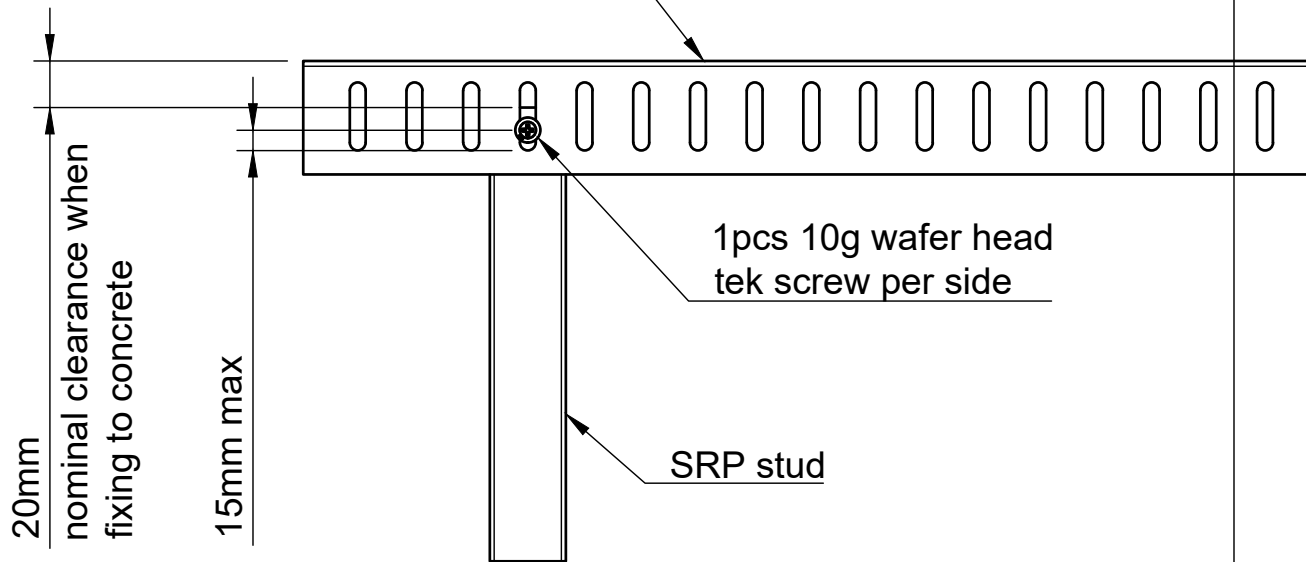

Dept.	Technical reference	Created by jack w	24/10/2023	Approved by GT
 https://www.srpltd.co.nz 095790175	Document type	Document status		
	Title slotted head track	DWG No.		
		Rev.	Date of issue	Sheet 1/2

SRP slotted deflection head track

Dept.	Technical reference	Created by jack w	24/10/2023	Approved by GT
 https://www.srpltd.co.nz 095790175	Document type	Document status		
	Title slotted head track	DWG No.		
	Rev.	Date of issue	Sheet 2/2	